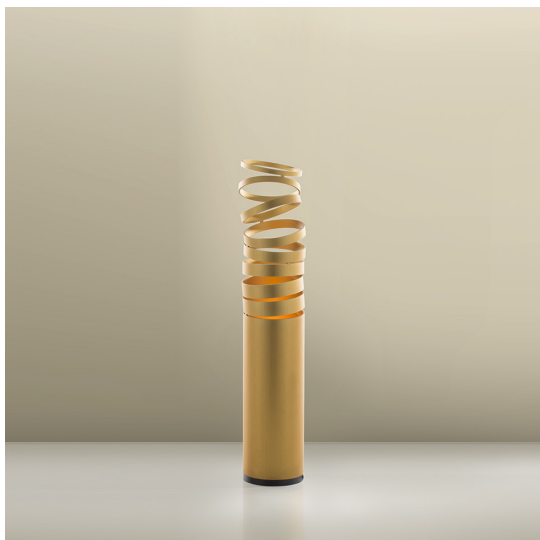

Decomposé Light Table - Gold

Atelier Oi

LUMINAIRE

- Watt: **6W**
- Delivered lumens output: **210lm**
- Efficiency: **60%**
- Efficacy: **52.40lm/W**

DESCRIPTION

"The projected light is broken down on each ring, light rays come to life in a scenic dance, made of shadows circulating around the central heart." Atelier Oi

PRODUCT CODE: DOI4600C02

FEATURES

- Article Code: **DOI4600C02**
- Colour: **Gold**
- Installation: **Table**
- Material: **Aluminium**
- Series: **Design Collection**
- Environment: **Indoor**
- design by: **Atelier Oi**

DIMENSIONS

- Height: **cm 26**
- Base Diameter: **cm 10**
- Max Extension Height: **cm 61**

NOT INCLUDED SOURCES

- Category: **FLUO**
- Number: **1**
- Watt: **8W**
- Socket: **E27**
- Class: **A**

ALTERNATIVE SOURCES

- Category: **LED RETROFIT**
- Number: **1**
- Watt: **6W**
- Socket: **E27**