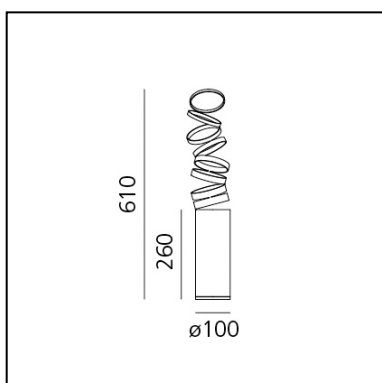

Decomposé Light Table - Gold

Atelier Oi

LUMINAIRE

- Watt: **6W**
- Delivered lumens output: **210lm**
- Efficiency: **60%**
- Efficacy: **52.40lm/W**

DESCRIPTION

"The projected light is broken down on each ring, light rays come to life in a scenic dance, made of shadows circulating around the central heart." Atelier Oi

PRODUCT CODE: DOI4600C02

FEATURES

- Article Code: **DOI4600C02**
- Colour: **Gold**
- Installation: **Table**
- Material: **Aluminium**
- Series: **Design Collection**
- Environment: **Indoor**
- design by: **Atelier Oi**

DIMENSIONS

- Height: **cm 26**
- Base Diameter: **cm 10**
- Max Extension Height: **cm 61**

NOT INCLUDED SOURCES

- Category: **FLUO**
- Number: **1**
- Watt: **8W**
- Socket: **E27**
- Class: **A**

ALTERNATIVE SOURCES

- Category: **LED RETROFIT**
- Number: **1**
- Watt: **6W**
- Socket: **E27**